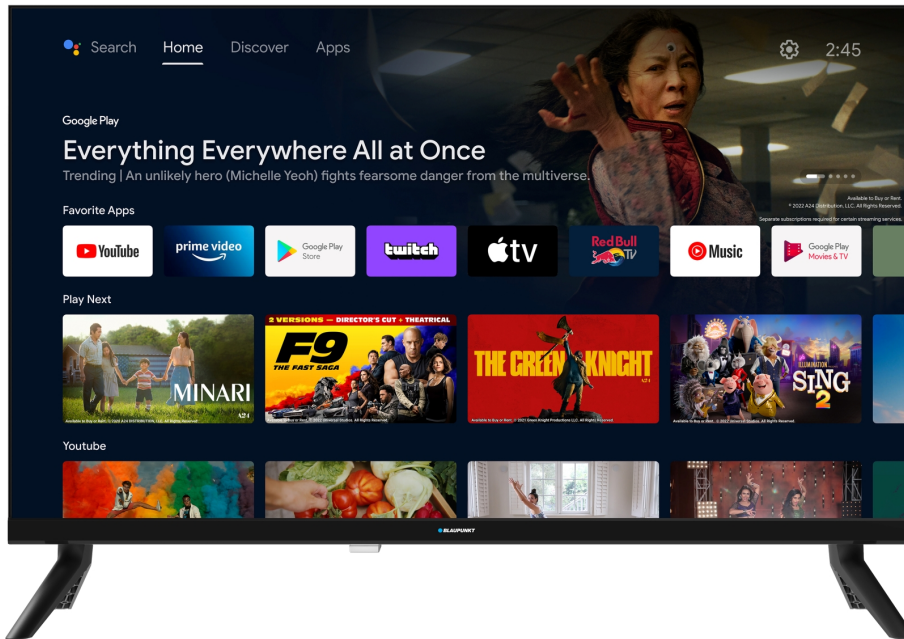

## Model: BA24H4382QEB

24" Smart HD Android TV™ with DVB-T/T2/C/S/S2, 10-bit HEVC (H.265) and Chromecast built-in

androidtv

NETFLIX

Bluetooth

HDMI

Dolby Audio

10-bit  
H.265  
HEVC

### HIGHLIGHTS

24" Smart HD Android TV™ (60 cm)

Frameless design

HEVC (H.265) 10-bit video codec

Google Play store

Bluetooth®

3x HDMI Input

Speaker: 3W + 3W